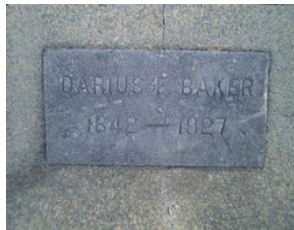

**Baker,
Darius
Fred, grave**

2009 Gravestone of
Darius Fred
Baker in Pioneer
Cemetery, Boise,
Idaho

<https://www.findagrave.com/memorial/43877668/darius-fred-baker> Find A
Grave
website, by
Kathleen B

Jerry
Olson