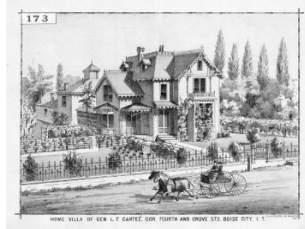

**Cartee,
LaFayette,
house**

Home of
Lafayette Cartee
at 405 Grove
Street, Boise, ID.

n/a

Idaho State
Archives, D Jerry
173, litho by Olson
I. T. Elliott