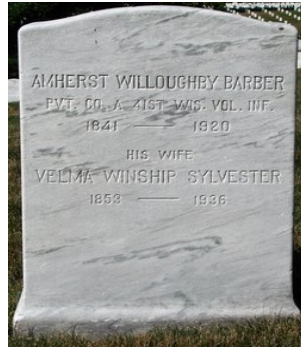

**Ballard,
Charles
Rankin,
father**

unkn Levi W. Ballard, the father of William Rankin Ballard and Charles Henry Ballard

History of the Pacific Northwest, 1889

Jerry Olson

**Barber,
Amherst
Willoughby**

1904 A. W. Barber reviewing a corner in the Puter Land Fraud investigation.

From: Puter, Looters of the Public Domain, 1908

Jerry Olson

**Barber,
Amherst
Willoughby**

c. 1896 A. W. Barber in the Badlands of North Dakota

USGS website

Jerry Olson

**Barber,
Amherst
Willoughby
, brother**

Joel Allen
Barber, the older
c. brother of
1855 Amherst n/a
Willoughby
Barber

Proceedings
of the State
Bar
Association Jerry
of Olson
Wisconsin,
Volume
1900.

**Barber,
Amherst
Willoughby
, grave**

Tombstone of
Amherst
Willoughby
Barber and his
2011 wife, Velma, at
Arlington
National
Cemetery,
Arlington
County, VA