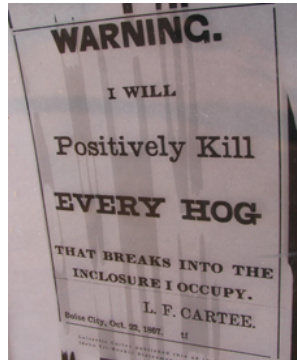

**Cartee,
LaFayette,
sign**

Sign from 1897
on Grave Street,
Boise, ID

[http://www.uncle
boise.com/feature
.boi?a=431](http://www.uncle
boise.com/feature
.boi?a=431)

uncleboise.c
om Jerry
Olson