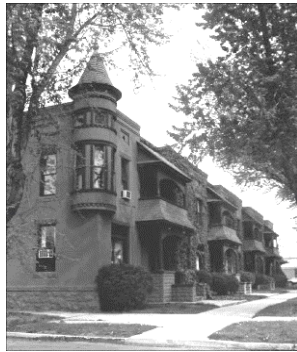

**Baldwin,
Layton S.,
home**

unkn Home of Layton S. Baldwin at the time of his death in 1906 at Friedline Apartments at 1320 State Street in Boise, Idaho
http://history.idaho.gov/sites/default/files/uploads/Friedline_Apartments_82000201.pdf
history.idaho.gov Jerry Olson