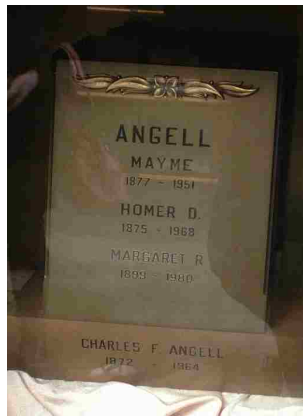

Angell,
Homer
Daniel,
crypt

2013 Homer Angell
Crypt at Portland
Memorial Funeral
Home and
Mausoleum,
Portland, OR

Personal
photo Jerry
collection of Olson
Jerry Olson

Angell,
Homer
Daniel,
crypt

2013 Homer Angell
Crypt at Portland
Memorial Funeral
Home and
Mausoleum,
Portland, OR