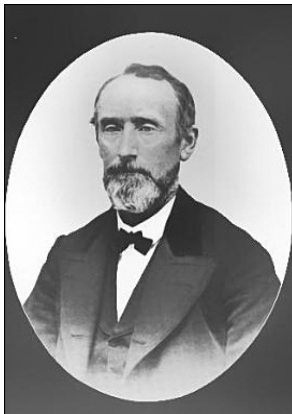

unkn Daniel Chaplin

<http://books.google.com/books?id=5vY0AQAAMAAJ&pg=PA485&lp_g=PA485&dq=illustrated+history+of+union+and+wallowa+counties&source=bl&ots=9n2rtRqbuH&sig=15LjN25j0KsToCpvY9uMzs46EBc&hl=en&sa=X&ei=_GEjVOnDLMSS5ogTxy4LQCA>
History of Union and Wallowa Counties, 1902

Jerry Olson