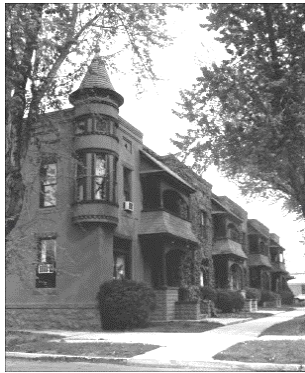

Jerry Olson

Subject	Object	Date	Caption	URL	Citation	Source
---------	--------	------	---------	-----	----------	--------

**Baldwin,  
Layton S.,  
home**

unkn Home of Layton S. Baldwin at the time of his death in 1906 at Friedline Apartments at 1320 State Street in Boise, Idaho