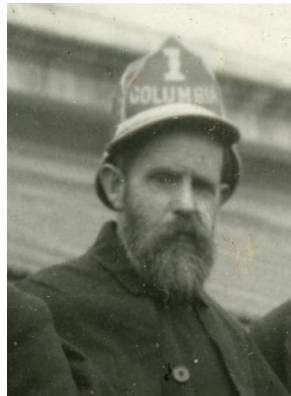

Subject	Object	Date	Caption	URL	Citation	Source

**Henry,
Anson
Gordon** See WA GLO Photos for the maintained version of this information.

**Henry,
Dudley
Storey
Bradstreet**

1888 Dudley S. B. Henry as a fireman in Olympia in 1888. <http://www.digitallarchives.wa.gov/ViewRecord.aspx?RID=089BBAD17606BF41FC570B8909F4FB3A> Washington Digital Archives

**Henry,
Dudley
Storey
Bradstreet**