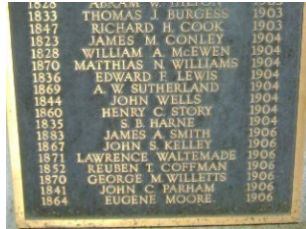

Subject	Object	Date	Caption	URL	Citation	Source

Lewis,
Edmond F.,
grave

Memorial plaque
to those who are
buried in
Evergreen
Cemetery in the
Printer's Home
Section, Colorado
Springs, Colorado

unkn

<https://www.findagrave.com/memorial/34989833/edward-f-lewis>

Find a Grave
website by
Athanatos

Jerry Olson

Lewis, John
Colby C.