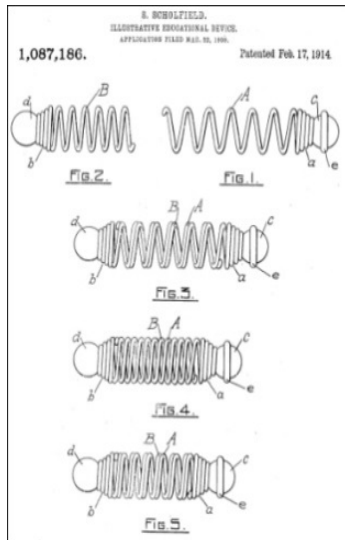

Subject	Object	Date	Caption	URL	Citation	Source

Socrates Scholfield, father

unkn
Nathan Scholfield, the father of Socrates Scholfield
<https://umpquavalleymuseums.pastperfectonline.com/photo/C48B0F15-41A8-41FE-8305-670444054310>
Umpqua Valley Museum, 0072W4468
Jerry Olson

Socrates Scholfield, father

unkn
Captain Nathan Scholfield, the father of Socrates Scholfield
<https://umpquavalleymuseums.pastperfectonline.com/photo/DEC7E6DF-C28F-41EA-AE41-382966509190>
Umpqua Valley Museum, 0072W5512
Jerry Olson