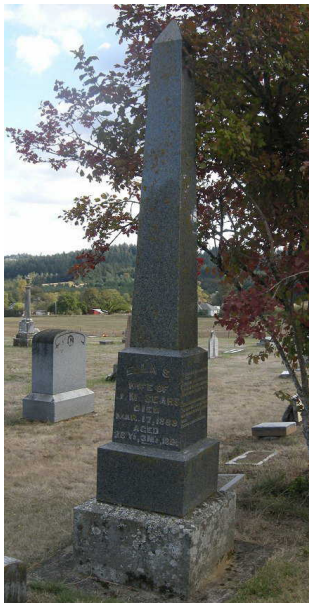

2010 Tombstone of
Elizabeth M.
"Ella" Whitley
Sears, first wife of
James Manford
Sears, at Salt
Creek Cemetery,
Dallas, Oregon

<http://www.findagrave.com/cgi-bin/fg.cgi?page=g&r&GSln=sears&GSfn=ella&GSbyrel=all&GSdyrel=all&GSst=39&GSentry=4&GSob=n&GRid=52959067&df=all&>

Find a Grave
website by
Bev Thomen
Jerry Olson