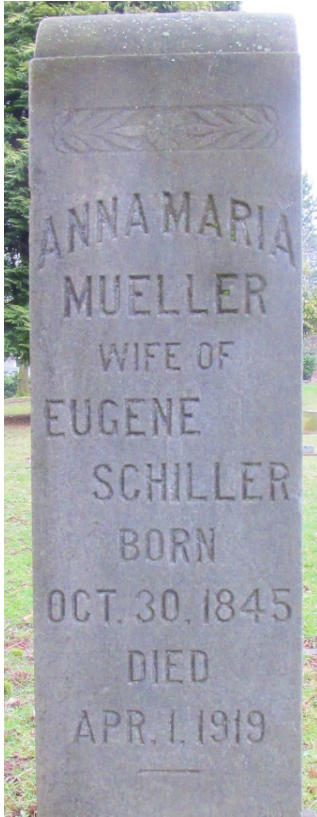

Subject	Object	Date	Caption	URL	Citation	Source

Schiller,
Eugene, wife
grave

2014 Tombstone of Anna Maria Jenne Mueller Schiller, wife of Eugene Schiller, in Jones Pioneer Cemetery, Sylvan, Oregon
<http://www.findagrave.com/cgi-bin/fg.cgi?page=g&GSlN=Schiller&GSiman=1&GScid=1975467&GRid=11427286>
Find a Grave website by Pamela Edwards
Jerry Olson

Schiller,
Eugene, wife
grave